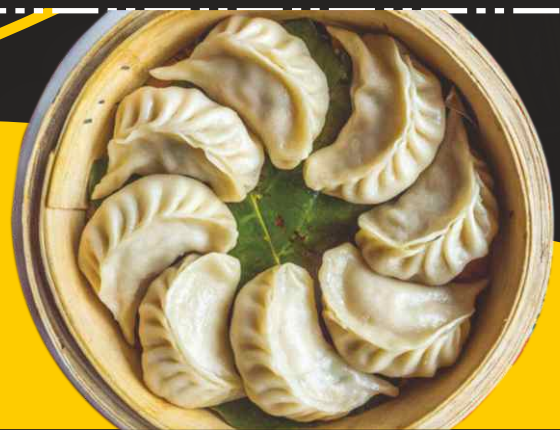

EXTRA

CHEESE	20
DIP	20
SPICY	10